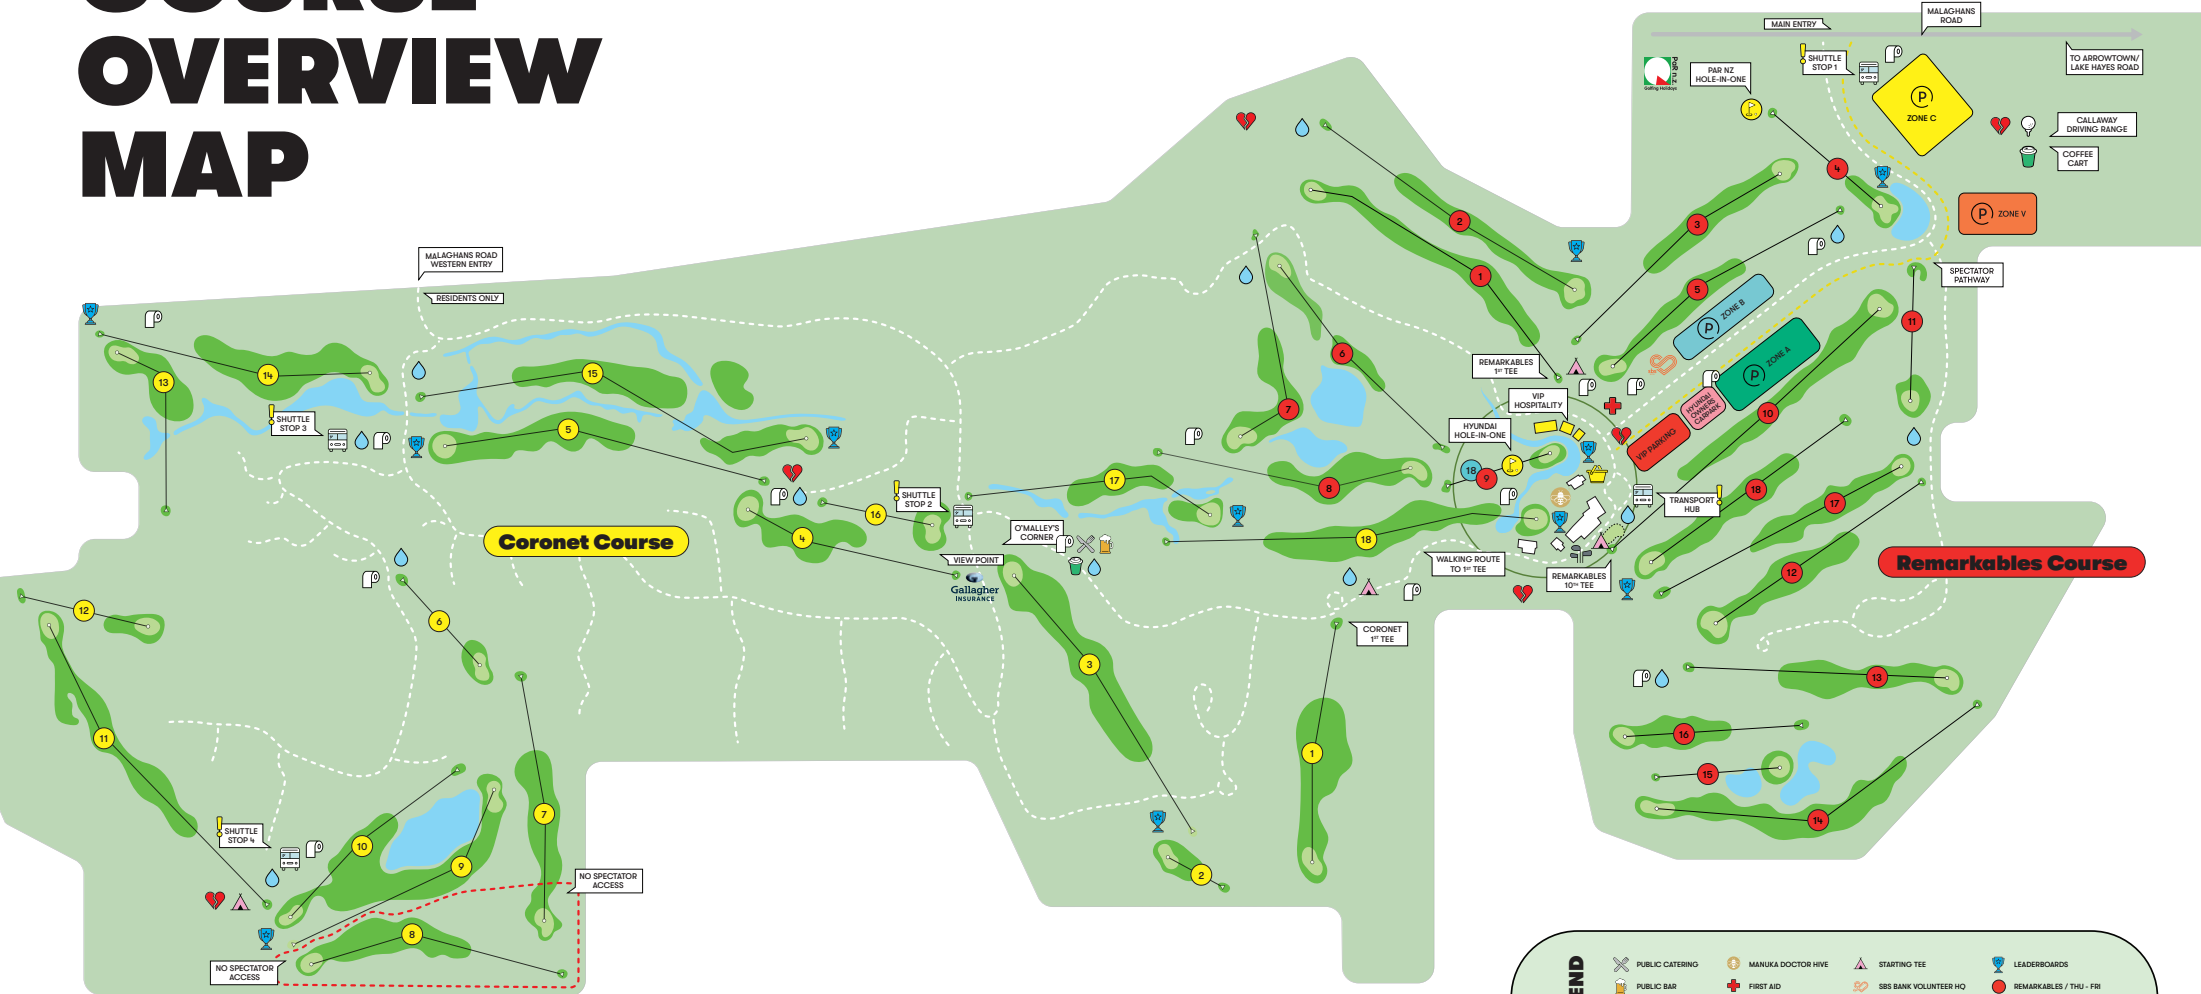

THURSDAY / FRIDAY

COURSE OVERVIEW MAP

CHAMPIONS LOUNGE	PUBLIC GRANDSTAND
ISHII LOUNGE	ST JOHN'S MEDICAL
18TH GREEN	18TH LEADERBOARD
	OFFICIAL MERCHANDISE & INFO
GARDEN BAR	MEDIA CENTRE
'THE HIVE' PUBLIC VILLAGE	TRANSPORT HUB
☒ ☕ ☕ ☕ ☕	RECEPTION
HOLE-IN-ONE CAFÉ	PRO SHOP
	PRACTICE PUTTING GREEN
MILLBROOK CLUBHOUSE	AMATEUR HUB

LEGEND

☒	PUBLIC CATERING	☺	MANUKA DOCTOR HIVE	⚠	STARTING TEE	🏆	LEADERBOARDS
☕	PUBLIC BAR	+	FIRST AID	👤	SBS BANK VOLUNTEER HQ	📍	REMARKABLES / THU - FRI
☕	COFFEE	💧	WATER STATIONS	🛒	OFFICIAL MERCHANDISE	📍	CORONET / THU - FRI
🚻	TOILETS	❤️	DEFIBRILLATOR	👜	CADDY SHACK	📍	CHAMPIONSHIP / SAT - SUN